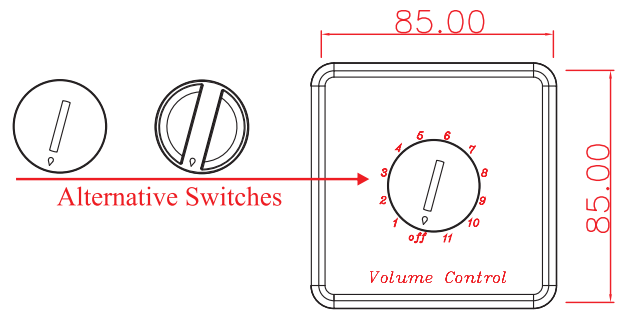

WALL MOUNT AUTOFORMER VOLUME CONTROL

(PATENT NO. 402015002056-0001)

1. Rotate switch by mini rolling slide.
2. Long lifespan more than ten thousand times.
3. Wide range adaptation from 12W to 120W in one case.

CS-ATXXXM

CS-ATXXXH

SPECIFICATIONS

Model No.	CS-AT012H(M)	CS-AT024H(M)	CS-AT035H(M)	CS-AT050H(M)	CS-AT100H(M)	CS-AT120H(M)
Rated Power(rms)	12W	24W	35W	50W	100W	120W
Switch Position	11 + off					
Line Voltage	100V					
Attenuation per step (Total 36dB)	Step 1-2-3-4-5-6-7-8-9-10-11 @3dB Each Step off-1 @6dB Each					