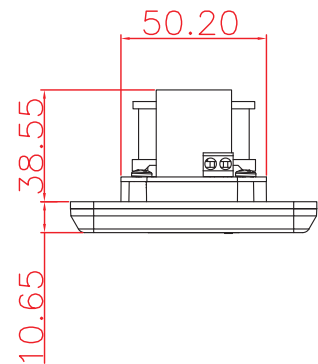

WALL MOUNT AUTOFORMER VOLUME CONTROL

(PATENT NO. 402015002056-0001)

1. Rotate switch by mini rolling slide.
2. Long lifespan more than ten thousand times.
3. Wide range adaptation from 12W to 120W in one case.

CS-ATXXXM

CS-ATXXXH

SPECIFICATIONS

Model No.	CS-AT012H(M)	CS-AT024H(M)	CS-AT035H(M)	CS-AT050H(M)	CS-AT100H(M)	CS-AT120H(M)
Rated Power(rms)	12W	24W	35W	50W	100W	120W
Switch Position	11 + off					
Line Voltage	100V					
Attenuation per step (Total 36dB)	Step 1-2-3-4-5-6-7-8-9-10-11 @3dB Each Step off-1 @6dB Each					