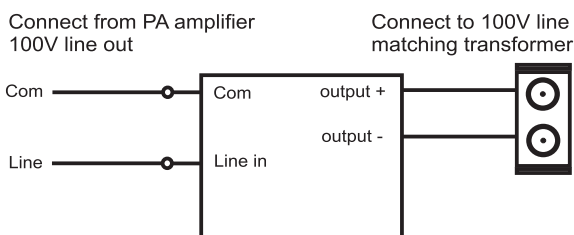

CS-ATXXXM

CS-ATXXXH

SPECIFICATIONS

Model No.	CS-AT012H(M)	CS-AT024H(M)	CS-AT035H(M)	CS-AT050H(M)	CS-AT100H(M)	CS-AT120H(M)
Rated Power(rms)	12W	24W	35W	50W	100W	120W
Switch Position	11 + off					
Line Voltage	100V					
Attenuation per step (Total 36dB)	Step 1-2-3-4-5-6-7-8-9-10-11 @3dB Each Step off-1 @6dB Each					

CS-ATXXX(Standard Connection)

With priority

CS-ATXXX (Tri-wire Emergency Connection)